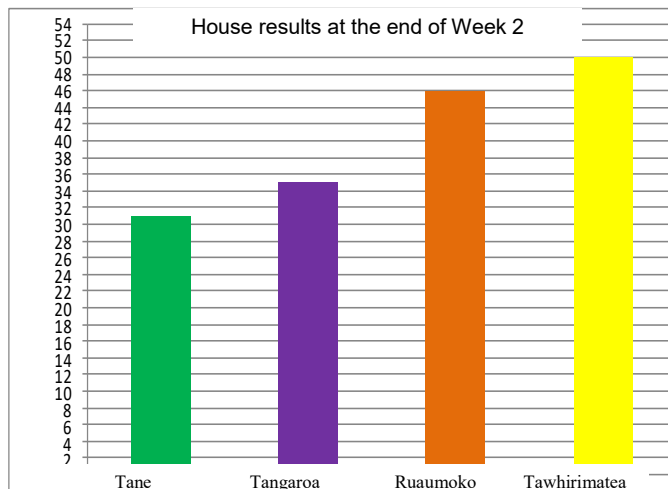

By Eruera - Rm 3

Room 11 Story writing

Takahe eats grass. They drink the rain that is left on the ground. A Takahe has wings but they don't fly at all. They are black, green and blue. *By Elaina*

The Takahe are endangered because there are not many left and they are not protected. *By Mose*

Takahe's legs and beak are red and a Takahe's feathers are blue and green. They eat grass. They don't fly, but they have wings and they are endangered. Some predators will come and get the Takahe, like dogs and cats. *By Koha*